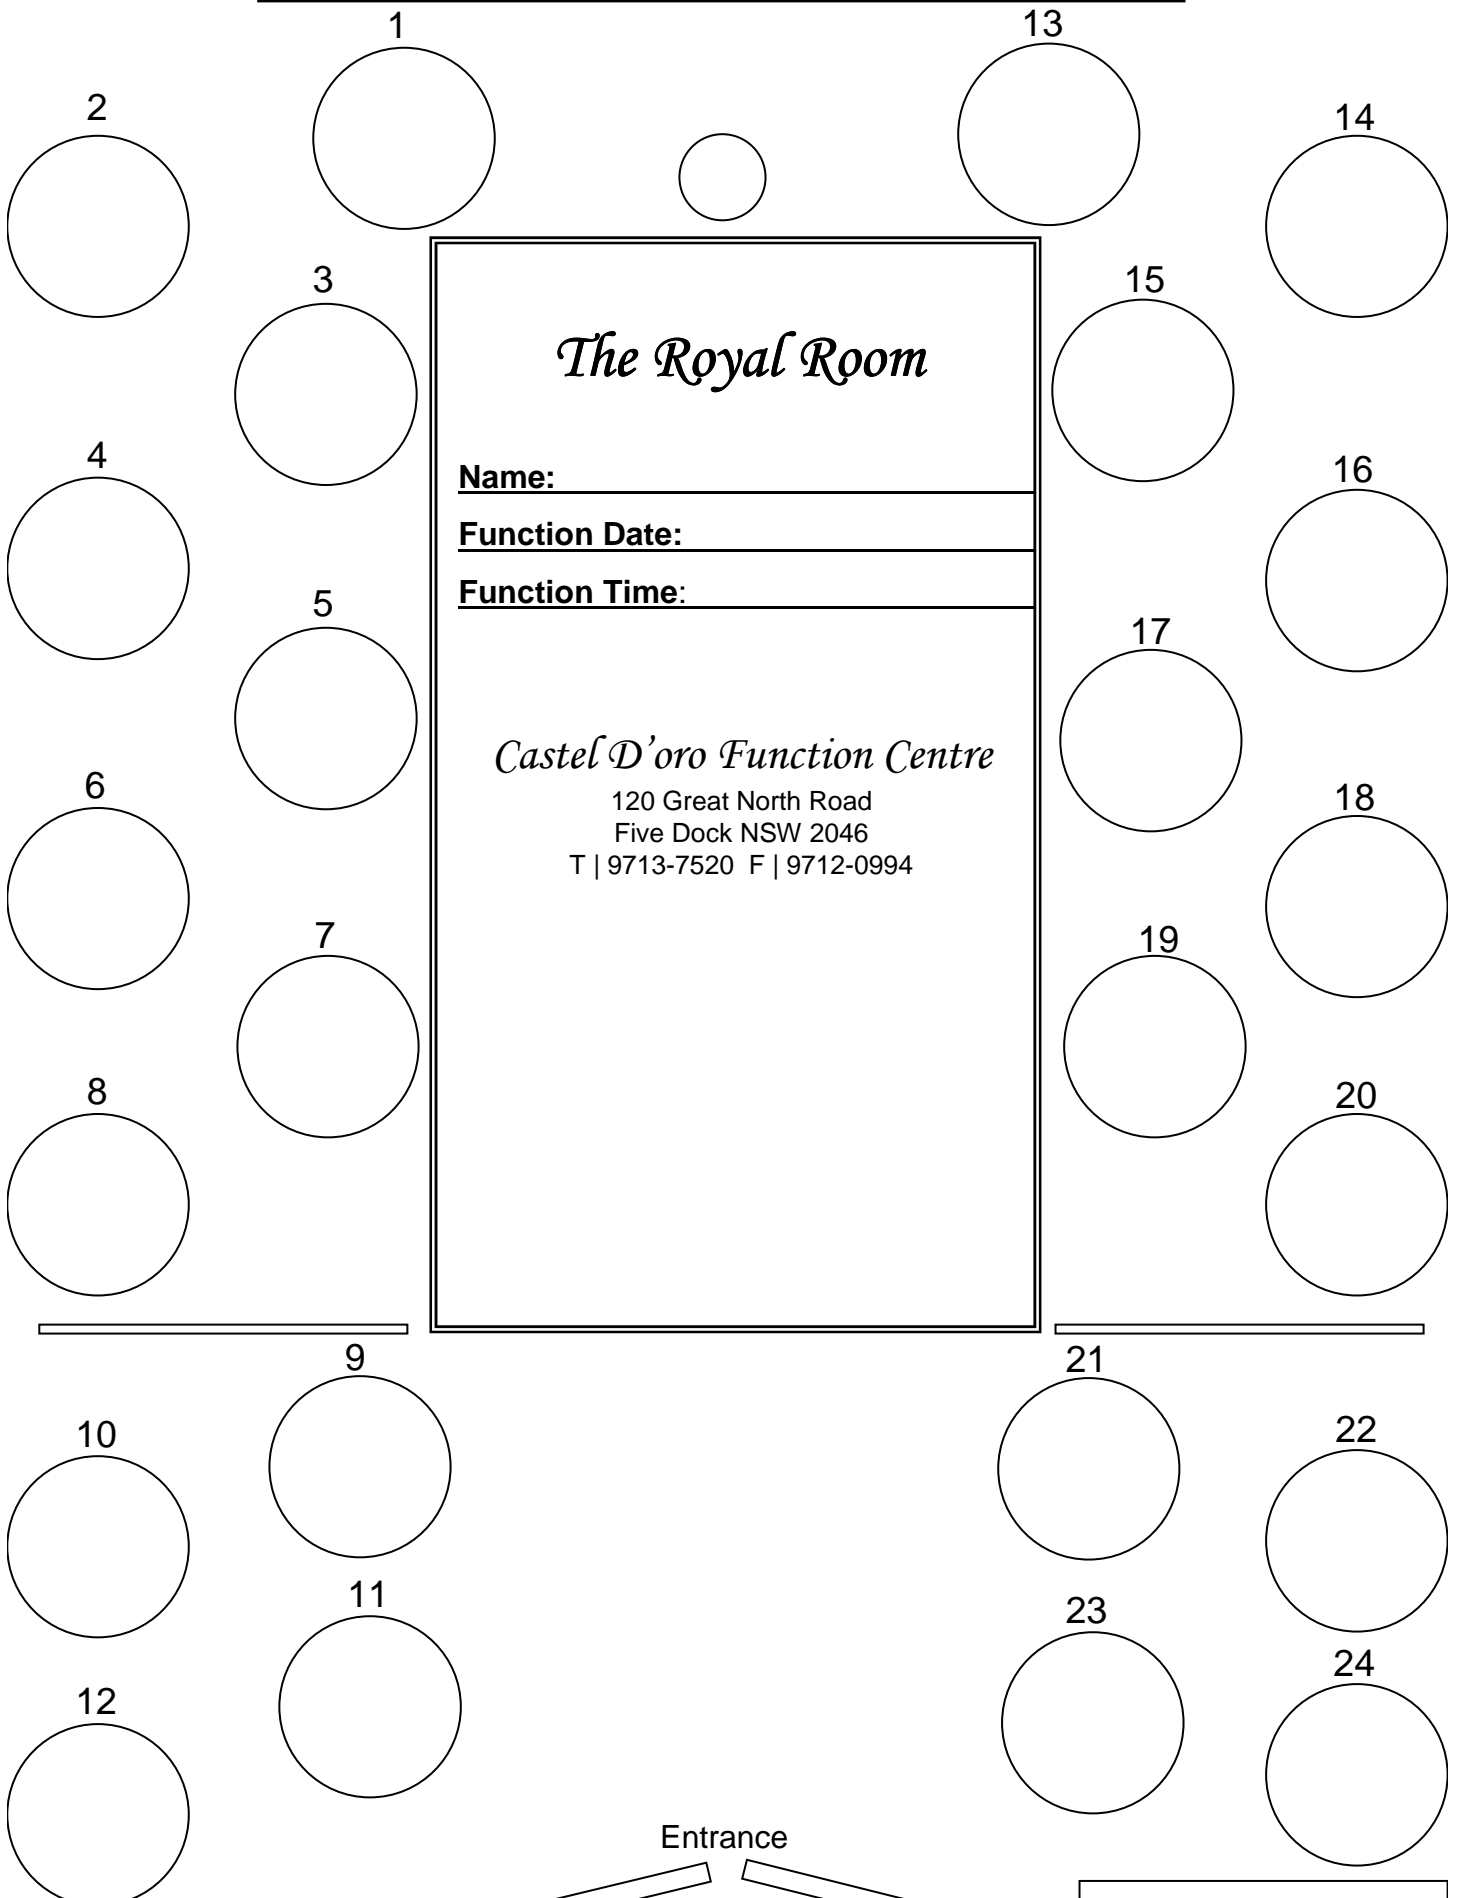

Groom's Side

Bride's Side

Main Table (Max 18 Pax)

The Royal Room

Name:

Function Date:

Function Time:

Castel D'oro Function Centre

120 Great North Road
Five Dock NSW 2046
T | 9713-7520 F | 9712-0994

Entrance

Music